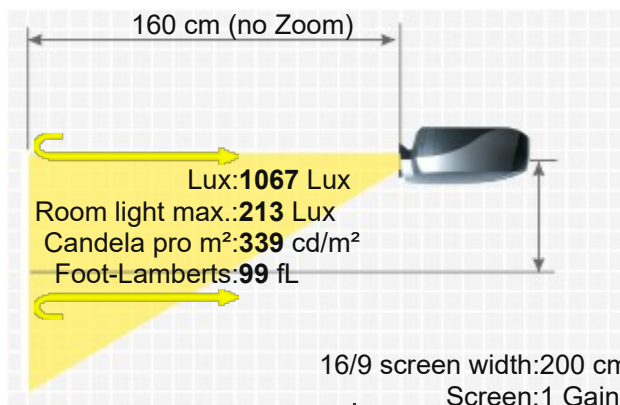

Connections

HDMI 1.4 in
USB-A 3.0 in
USB-A 2.0 in
RJ45 Lan